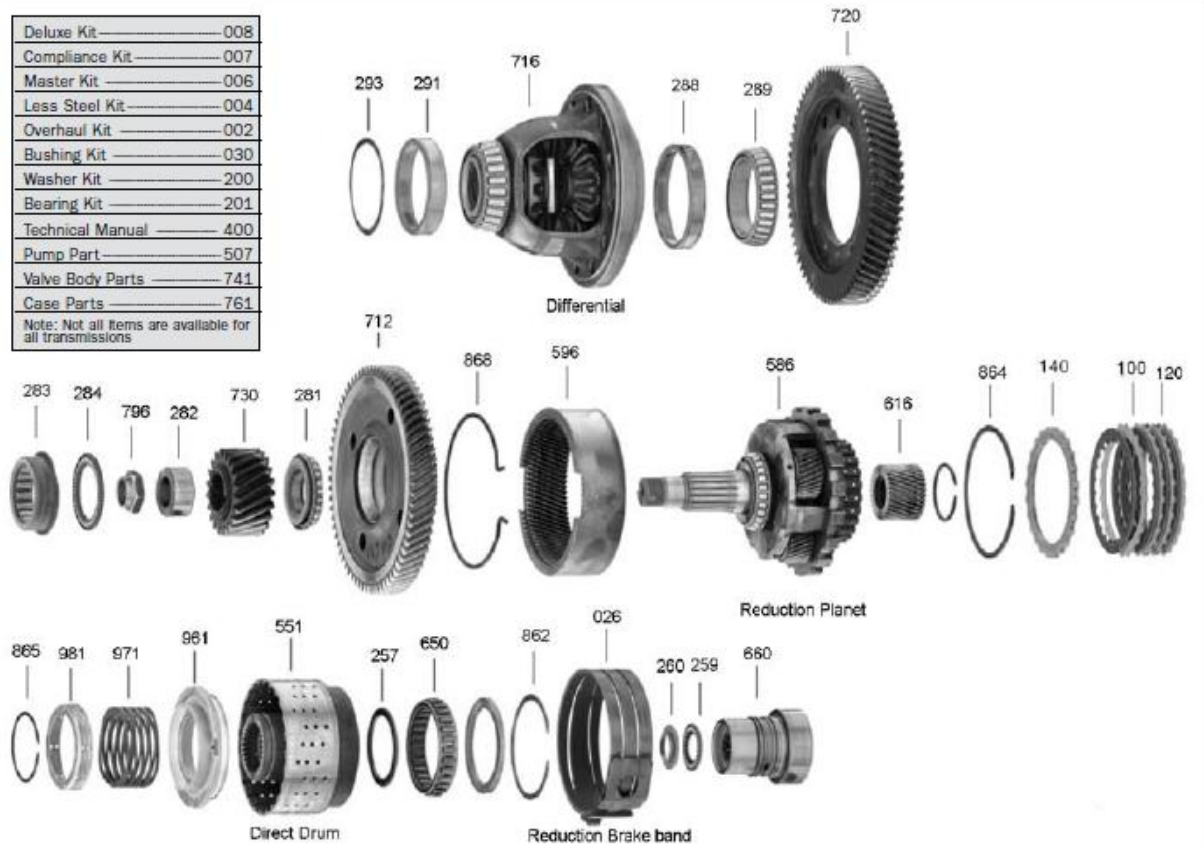

Deluxe Kit	008
Compliance Kit	007
Master Kit	006
Less Steel Kit	004
Overhaul Kit	002
Bushing Kit	030
Washer Kit	200
Bearing Kit	201
Technical Manual	400
Pump Part	507
Valve Body Parts	741
Case Parts	761
Note: Not all items are available for all transmissions	

F
G
H
I
J

JF506E