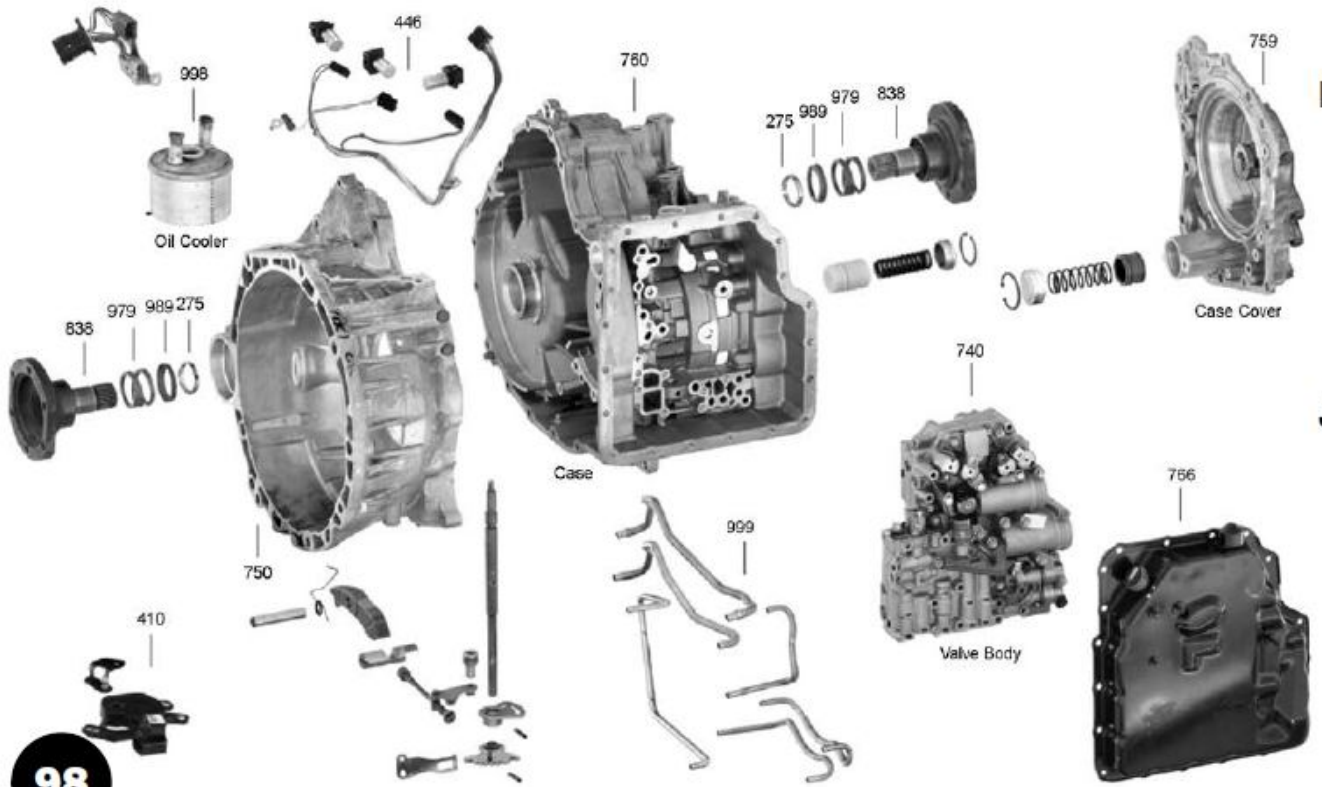

Deluxe Kit	008
Compliance Kit	007
Master Kit	006
Less Steel Kit	004
Overhaul Kit	002
Bushing Kit	030
Washer Kit	200
Bearing Kit	201
Technical Manual	400
Pump Part	507
Valve Body Parts	741
Case Parts	761
Note: Not all items are available for all transmissions	

F
G
H
I
J

JF506E