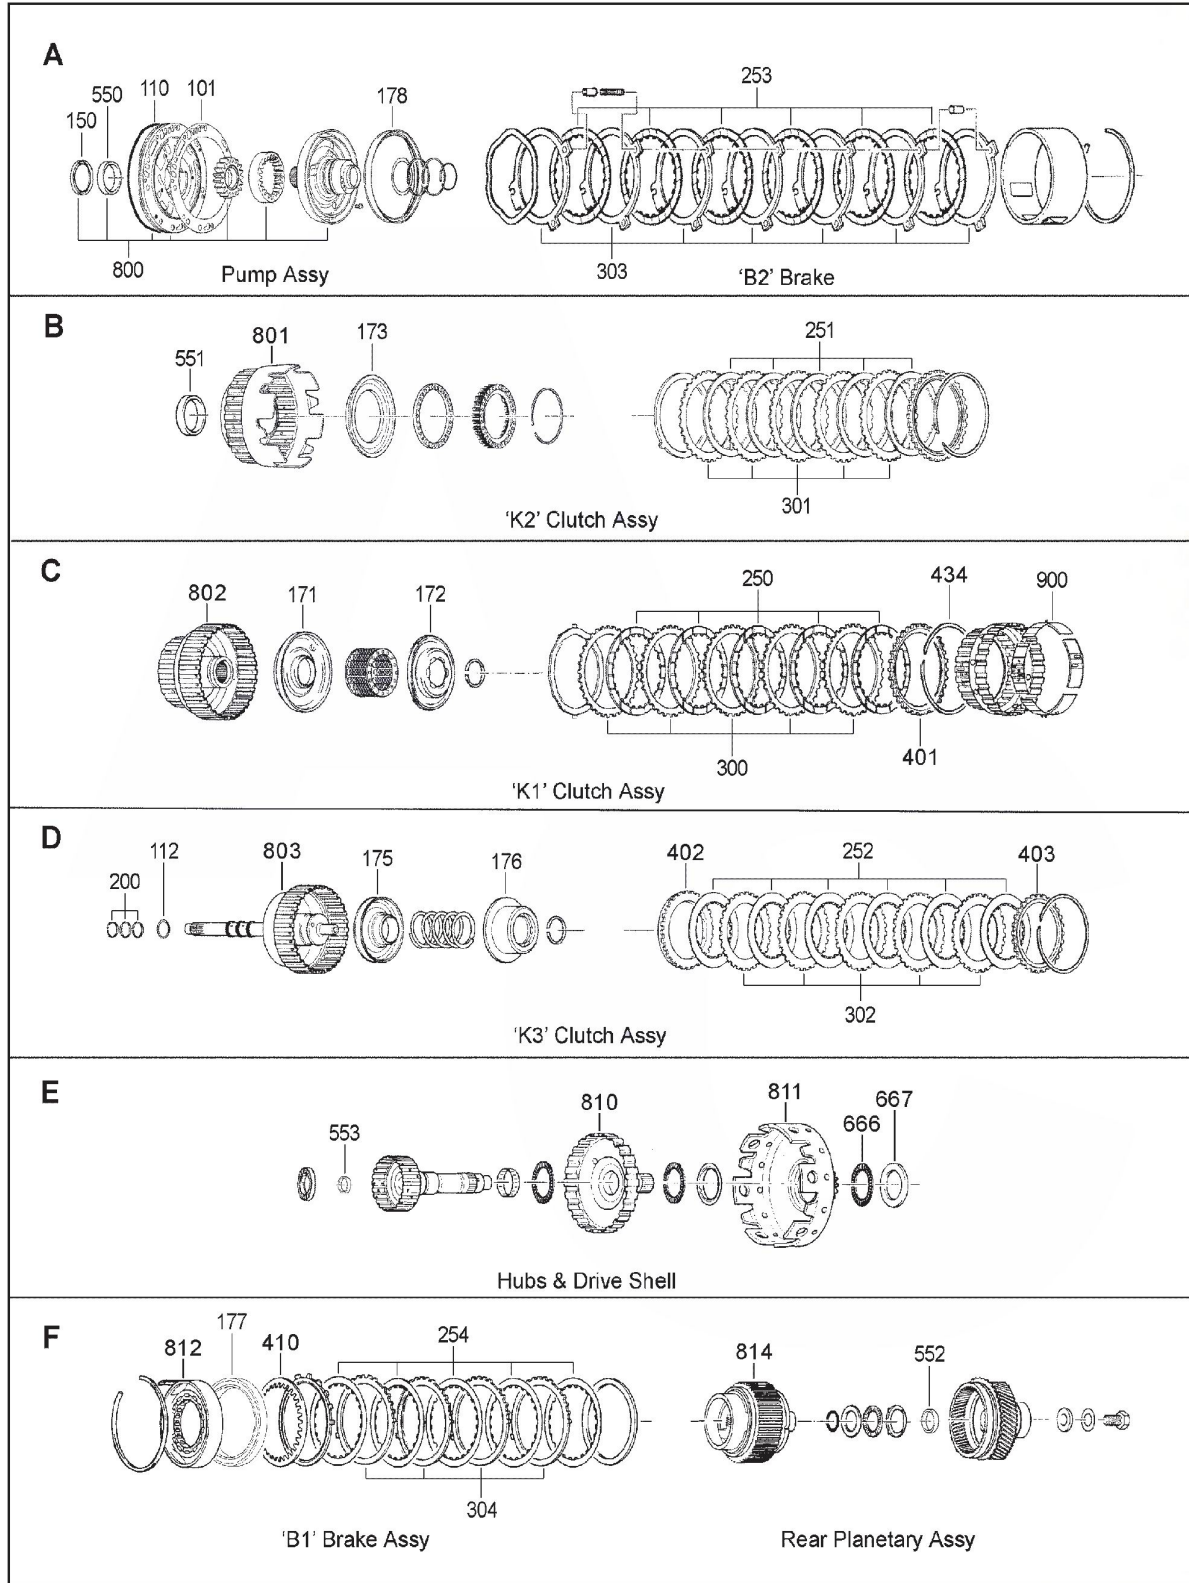

# VW 01M

## 4 SPEED FWD (Electronic Control) With LU Converter

## 4 SPEED FWD (Electronic Control) With LU Converter

730